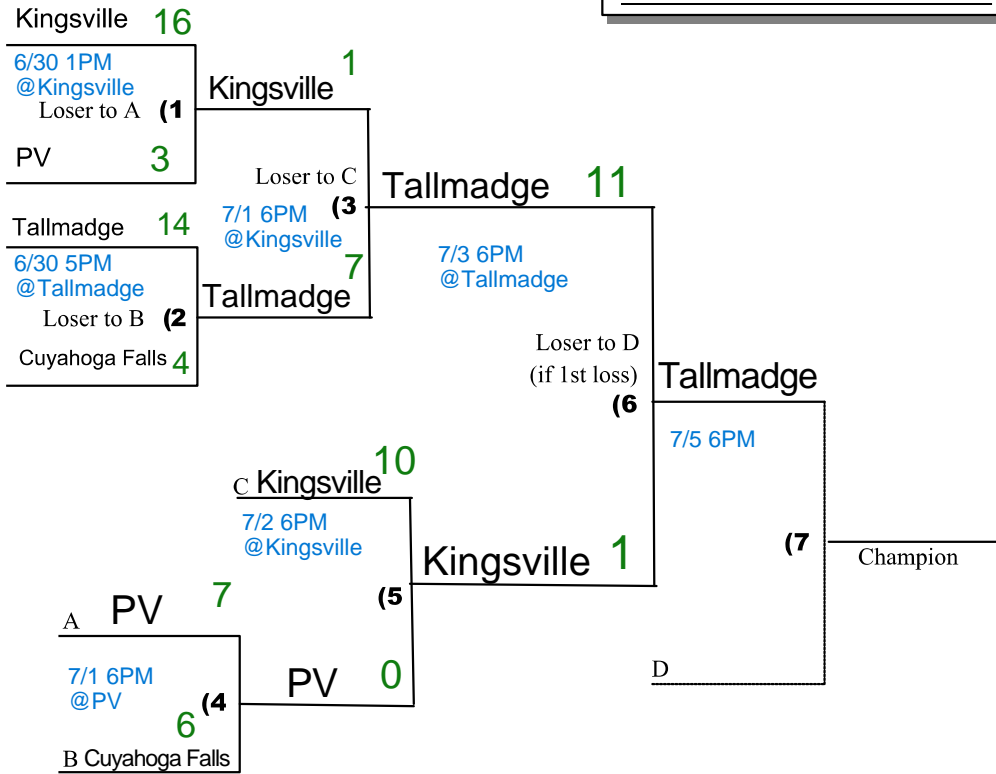

Four Teams

Division: 8-10 Softball

Site(s): _____

Update phone: _____

Next level: State

D2 Boardman 7/11 - 7/16

Tallmadge District 1 Champions

Ohio District 1 Tournament