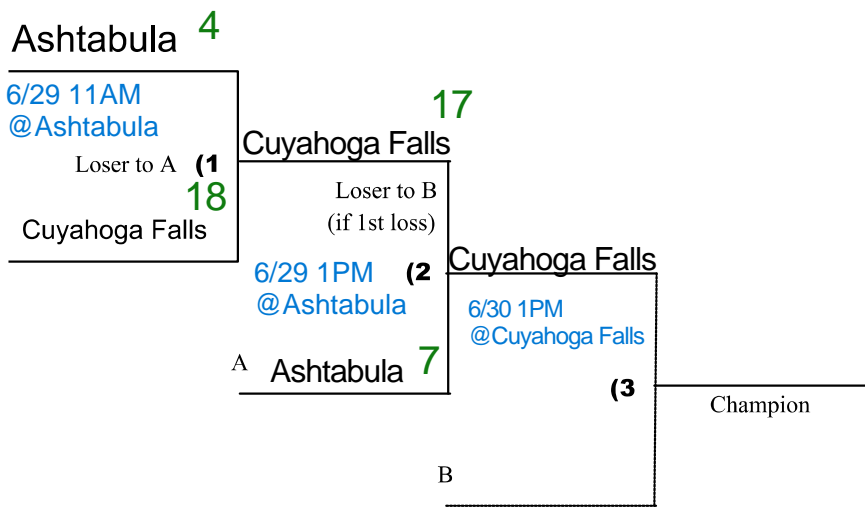

Two Teams	Division: <u>Junior League Softball</u> Site(s): _____ _____ _____ Update phone: _____ Next level: <u>State</u> <u>D2 Canfield 7/6 - 7/11</u>
------------------	---

Cuyahoga Falls District 1 Champions